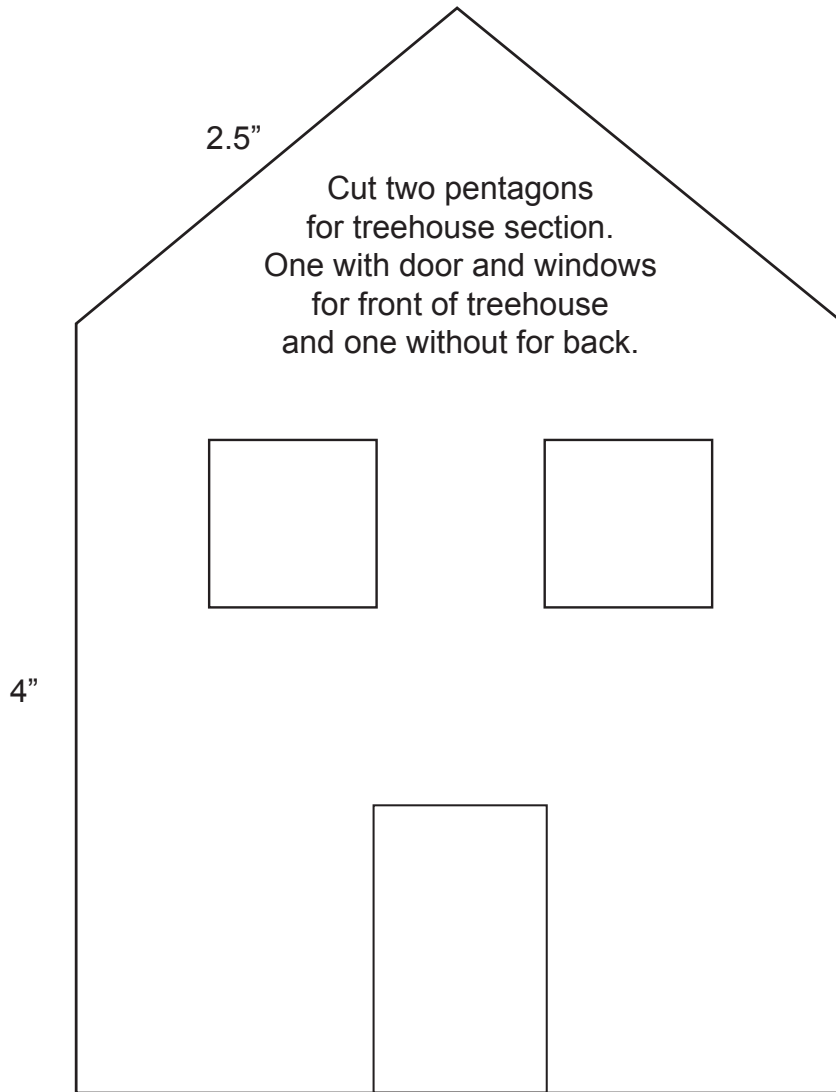

Treehouse Gingerbread House Pattern

Treehouse Section

Trunk Section

4"

Cut four squares 4 inches x 4 inches
for trunk section.

4"

5"

Cut one square 5 inches x 5 inches
for treehouse base.

5"

Treehouse Roof Section

5"

3"

Cut two rectangles 5 inches x 3 inches
for treehouse roof.