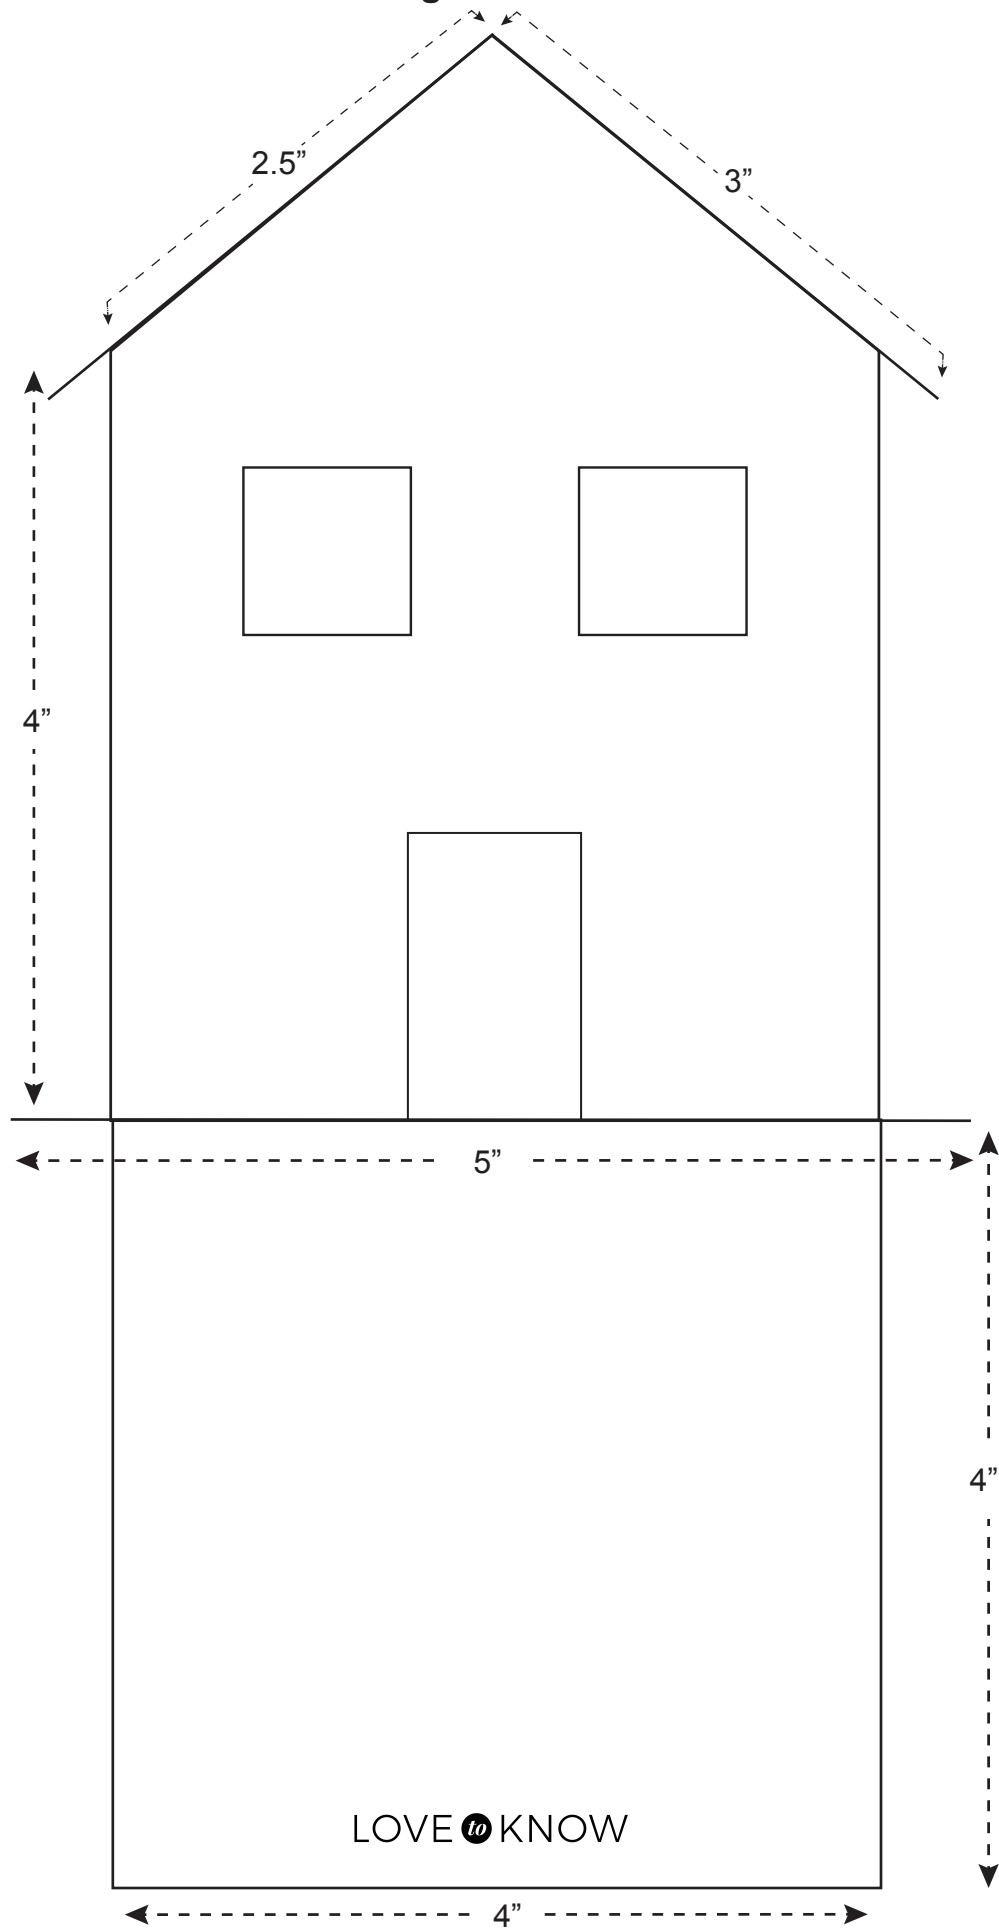

Treehouse Gingerbread House Pattern

Treehouse Section

Trunk Section

4"

Cut four squares 4 inches x 4 inches
for trunk section.

4"

5"

Cut one square 5 inches x 5 inches
for treehouse base.

5"

Treehouse Roof Section

5"

3"

Cut two rectangles 5 inches x 3 inches
for treehouse roof.